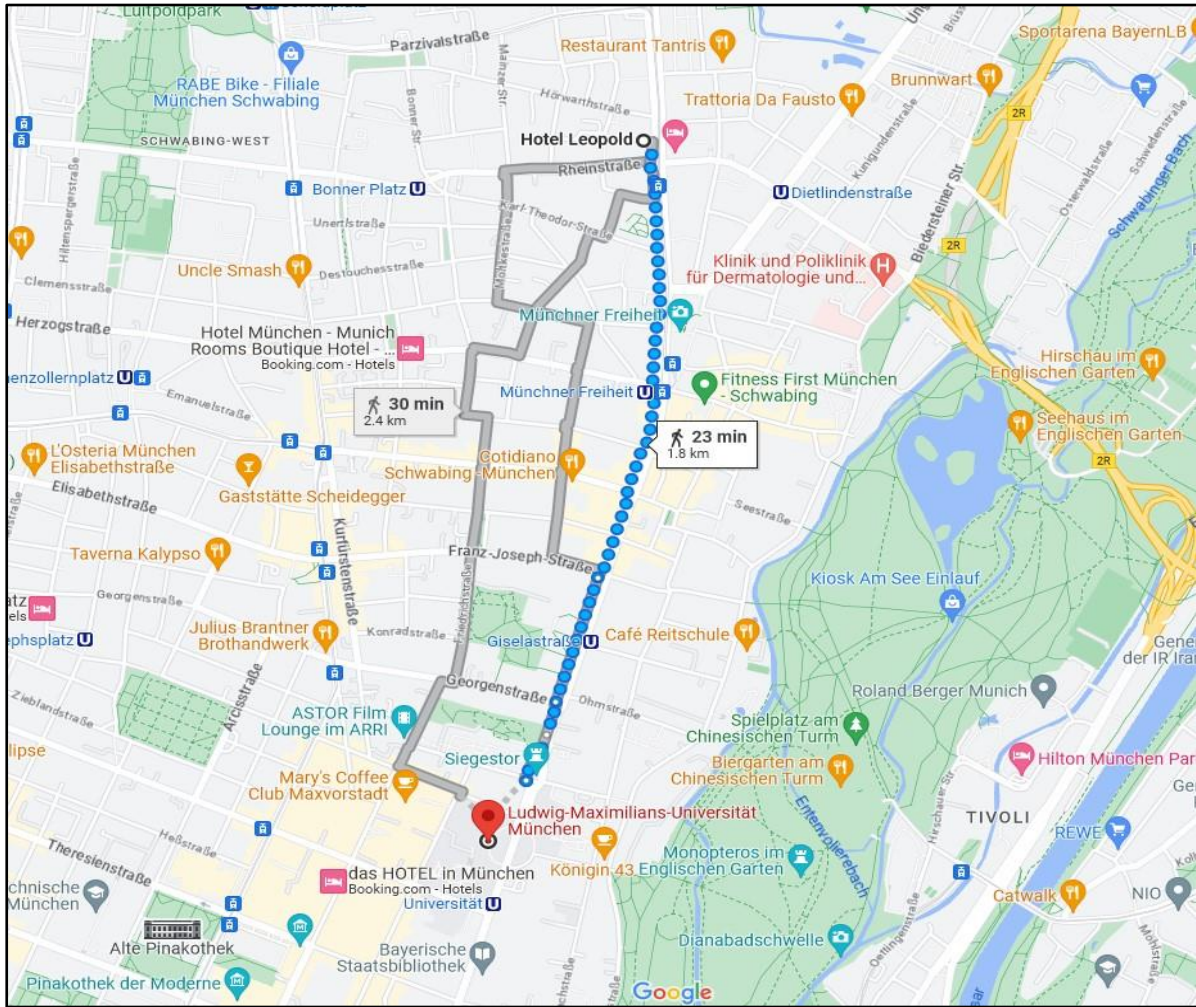

Hotel Leopold

Address: Leopoldstraße 119 80804 München

Walking distance to Ludwig Maximilian University: **23 minutes**

Carlton Astoria Hotel

Address: Fürstenstraße 12 80333 München

Walking distance to Ludwig Maximilian University: 7 minutes

Das Hotel

Address: **Türkenstr. 35 80799 München**

Walking distance to Ludwig Maximilian University: **7 minutes**

Hotel Antares

Address: **Amalienstraße 20 D-80333 München**

Walking distance to Ludwig Maximilian University: **7 minutes**

Leonardo Boutique Hotel Munich

Address: Amalienstr. 25 80333 München

Walking distance to Ludwig Maximilian University: 6 minutes

Hotel Ibis München City

Address: Dachauer Straße 21 80335 München

Walking distance to Ludwig Maximilian University: **28 minutes**

Walking distance to Ludwig Maximilian University: 46 minutes

Euro Youth Hotel

Address: Senefelderstraße 5, 80336 München

Walking distance to Ludwig Maximilian University: 29 minutes

Wombat's City Hotel

Address: Senefelderstraße 1 80336 München