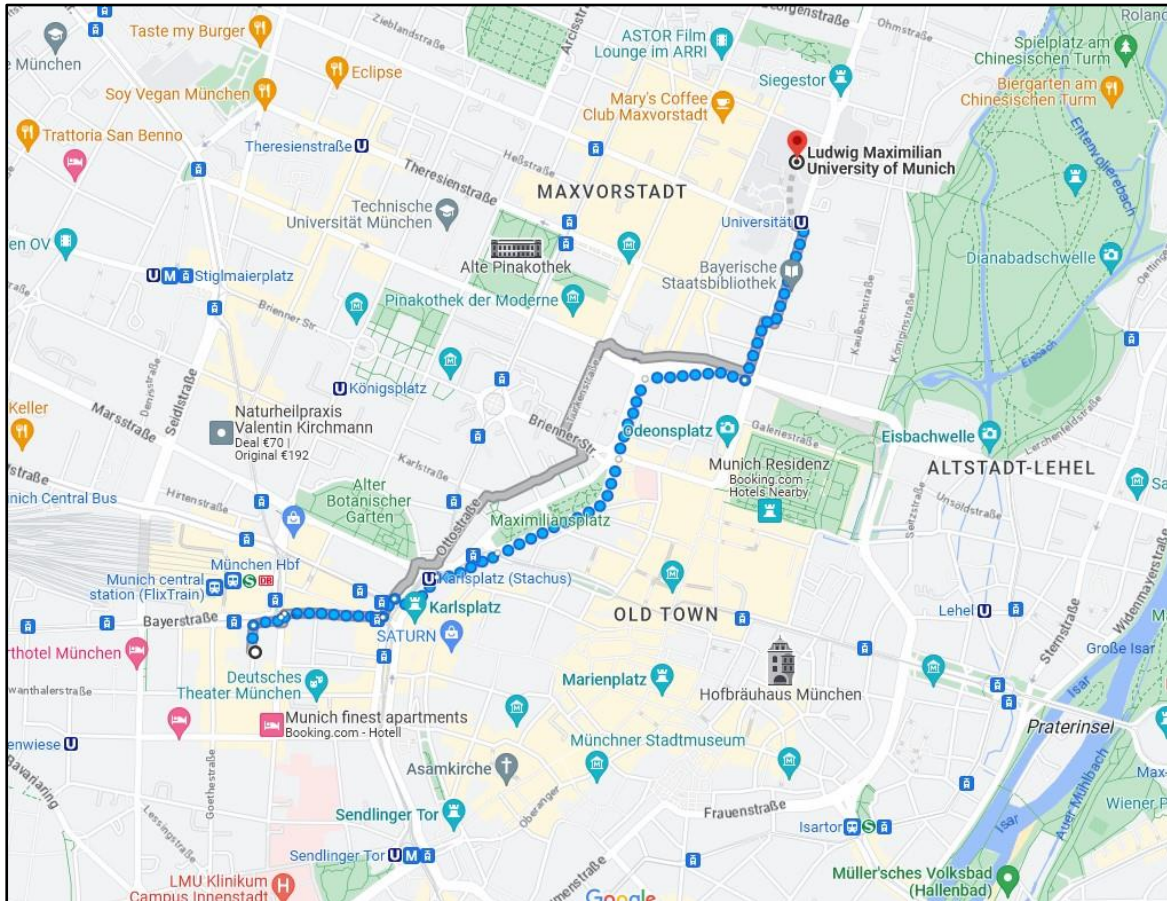

Das Hotel

Address: **Türkenstr. 35 80799 München**

Walking distance to Ludwig Maximilian University: **7 minutes**

Hotel Antares

Address: **Amalienstraße 20 D-80333 München**

Walking distance to Ludwig Maximilian University: **7 minutes**

Leonardo Boutique Hotel Munich

Address: Amalienstr. 25 80333 München

Walking distance to Ludwig Maximilian University: 6 minutes

Hotel Ibis München City

Address: Dachauer Straße 21 80335 München

Walking distance to Ludwig Maximilian University: **28 minutes**

A & O Hostel München Hauptbahnhof

Address: Bayerstraße 75, 80335 München

Walking distance to Ludwig Maximilian University: 35 minutes

A & O Hostel München Hackerbrücke

Address: Arnulfsstraße 102, 80636 München

Walking distance to Ludwig Maximilian University: 46 minutes

Euro Youth Hotel

Address: Senefelderstraße 5, 80336 München

Walking distance to Ludwig Maximilian University: 29 minutes

Wombat's City Hotel

Address: Senefelderstraße 1 80336 München