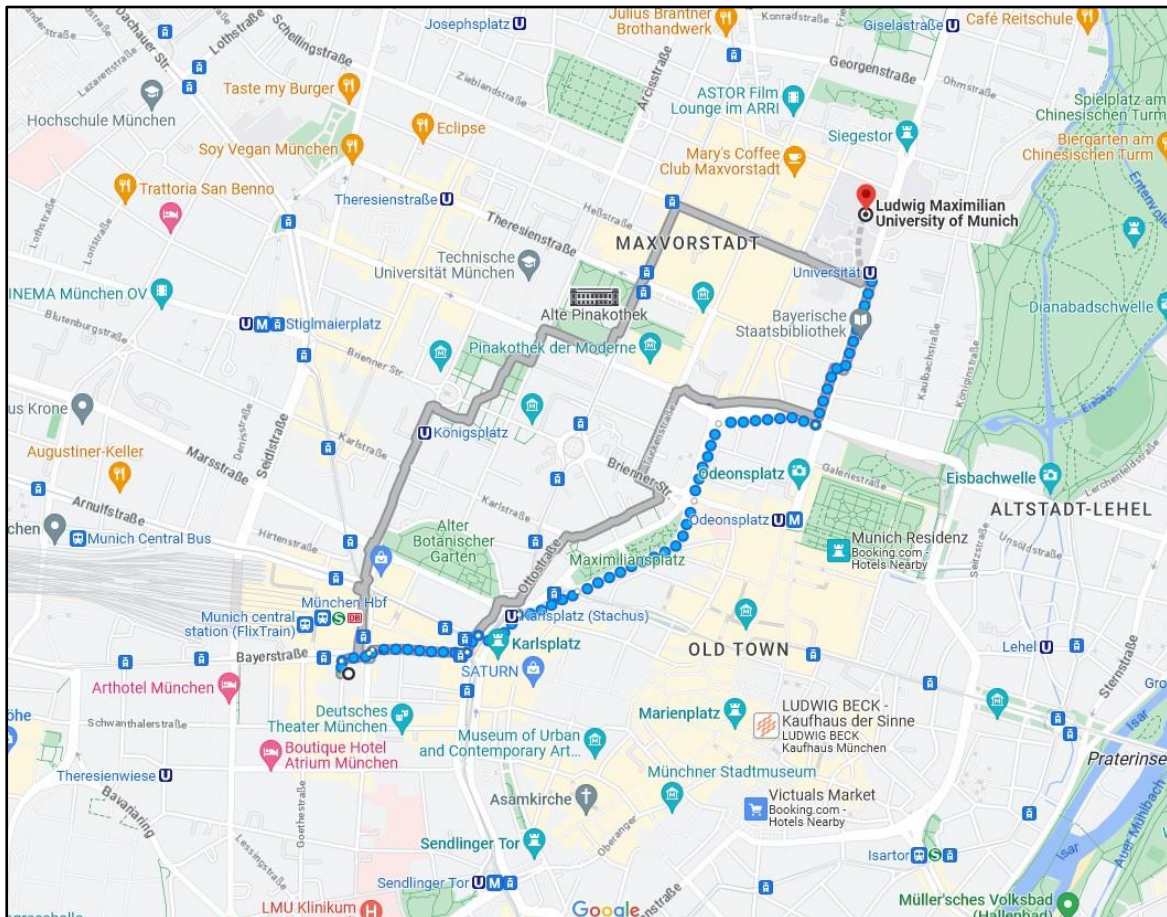

Das Hotel

Address: **Türkenstr. 35 80799 München**

Walking distance to Ludwig Maximilian University: **7 minutes**

Hotel Antares

Address: **Amalienstraße 20 D-80333 München**

Walking distance to Ludwig Maximilian University: **7 minutes**

Leonardo Boutique Hotel Munich

Address: Amalienstr. 25 80333 München

Walking distance to Ludwig Maximilian University: 6 minutes

Hotel Ibis München City

Address: Dachauer Straße 21 80335 München

Walking distance to Ludwig Maximilian University: **28 minutes**

Walking distance to Ludwig Maximilian University: 46 minutes

Euro Youth Hotel

Address: Senefelderstraße 5, 80336 München

Walking distance to Ludwig Maximilian University: 29 minutes

Wombat's City Hotel

Address: Senefelderstraße 1 80336 München

Walking distance to Ludwig Maximilian University: 29 minutes

The 4 You Hostel and Hotel

Address: Hirtenstraße 18 80335 München

Walking distance to Ludwig Maximilian University: **31 minutes**