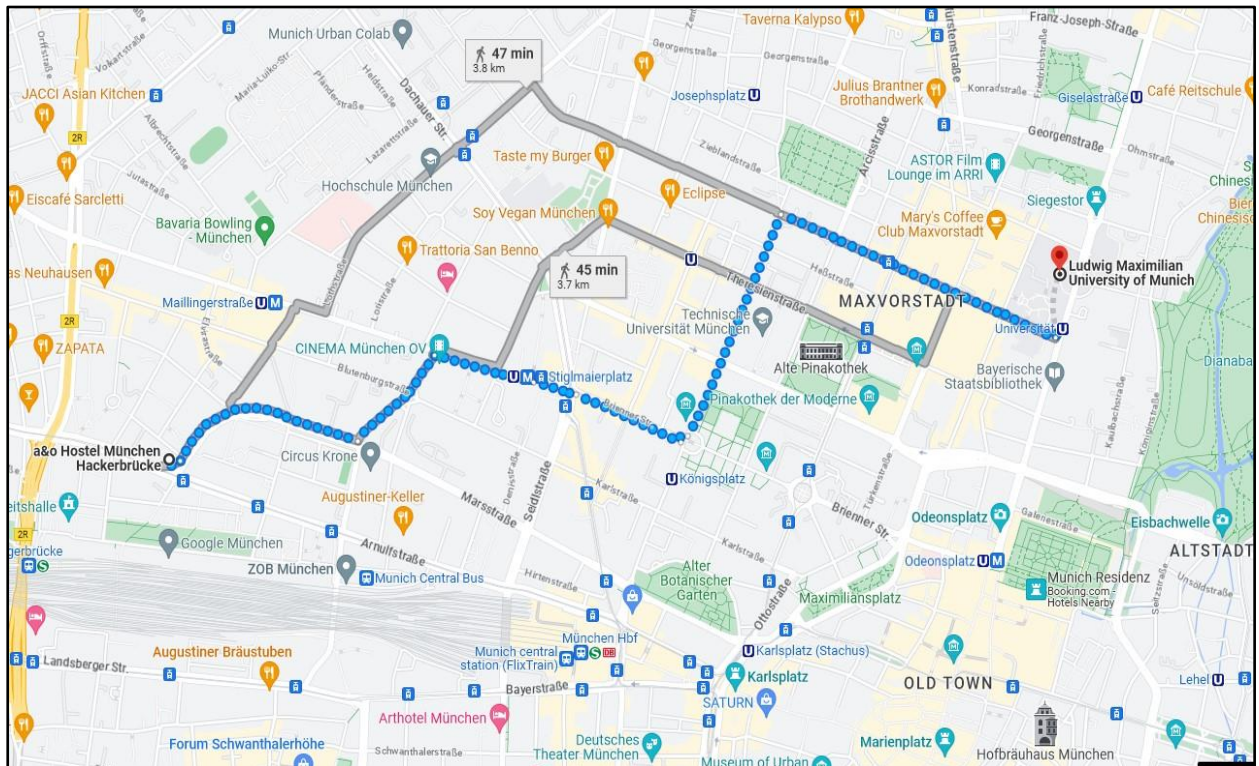

Das Hotel

Address: **Türkenstr. 35 80799 München**

Walking distance to Ludwig Maximilian University: **7 minutes**

Hotel Antares

Address: **Amalienstraße 20 D-80333 München**

Walking distance to Ludwig Maximilian University: **7 minutes**

Leonardo Boutique Hotel Munich

Address: Amalienstr. 25 80333 München

Walking distance to Ludwig Maximilian University: 6 minutes

Hotel Ibis München City

Address: Dachauer Straße 21 80335 München

Walking distance to Ludwig Maximilian University: **28 minutes**

A & O Hostel München Hauptbahnhof

Address: Bayerstraße 75, 80335 München

Walking distance to Ludwig Maximilian University: 35 minutes

A & O Hostel München Hackerbrücke

Address: Arnulfsstraße 102, 80636 München

Walking distance to Ludwig Maximilian University: 46 minutes

Euro Youth Hotel

Address: Senefelderstraße 5, 80336 München

Walking distance to Ludwig Maximilian University: 29 minutes

Wombat's City Hotel

Address: Senefelderstraße 1 80336 München