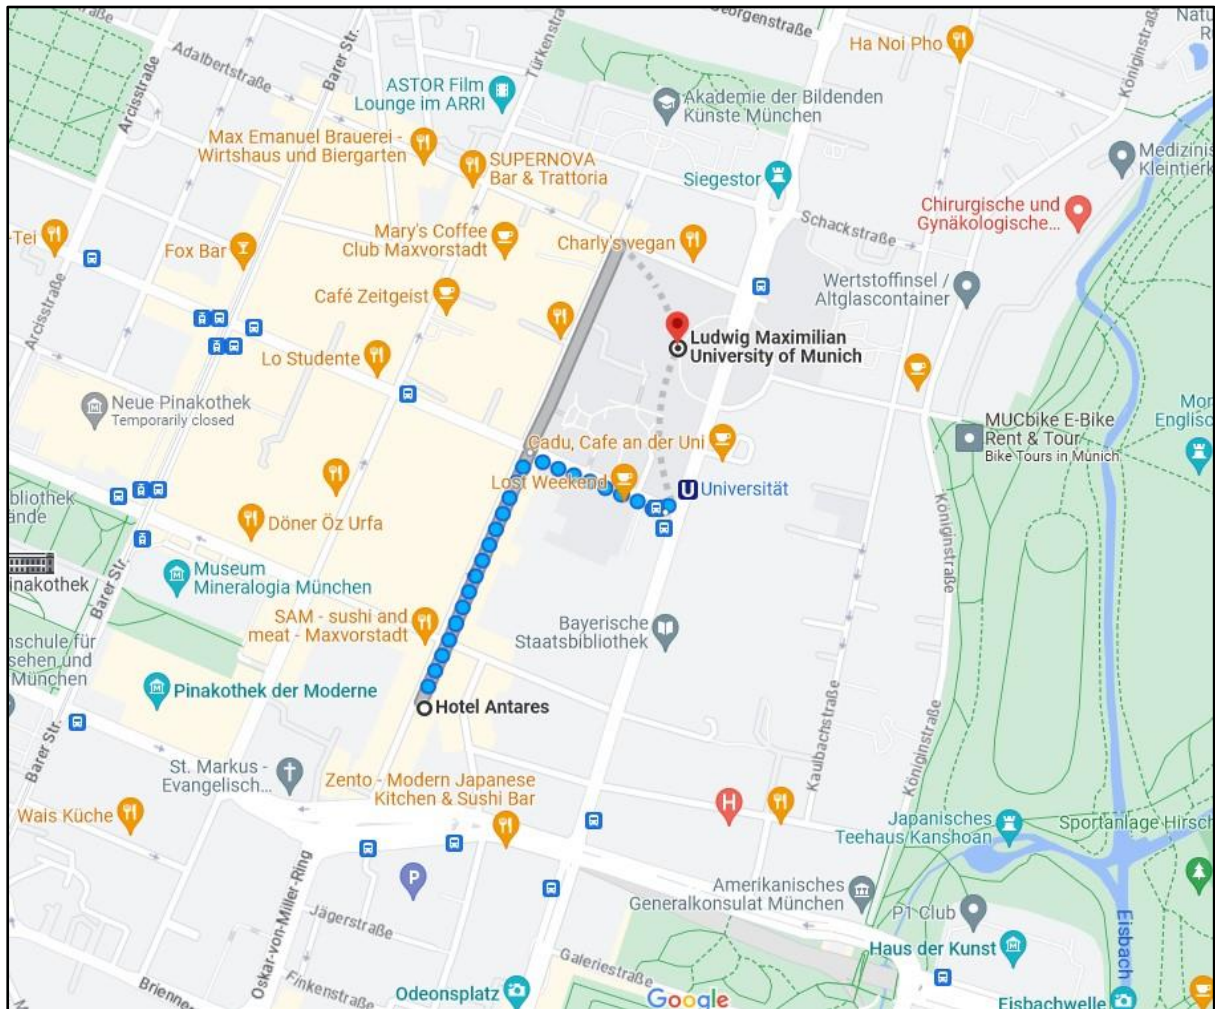

Hotel Leopold

Address: Leopoldstraße 119 80804 München

Walking distance to Ludwig Maximilian University: **23 minutes**

Carlton Astoria Hotel

Address: Fürstenstraße 12 80333 München

Walking distance to Ludwig Maximilian University: 7 minutes

Das Hotel

Address: **Türkenstr. 35 80799 München**

Walking distance to Ludwig Maximilian University: **7 minutes**

Hotel Antares

Address: **Amalienstraße 20 D-80333 München**

Walking distance to Ludwig Maximilian University: **7 minutes**

Leonardo Boutique Hotel Munich

Address: Amalienstr. 25 80333 München

Walking distance to Ludwig Maximilian University: 6 minutes

Hotel Ibis München City

Address: Dachauer Straße 21 80335 München

Walking distance to Ludwig Maximilian University: **28 minutes**

Walking distance to Ludwig Maximilian University: 46 minutes

Euro Youth Hotel

Address: Senefelderstraße 5, 80336 München

Walking distance to Ludwig Maximilian University: 29 minutes

Wombat's City Hotel

Address: Senefelderstraße 1 80336 München