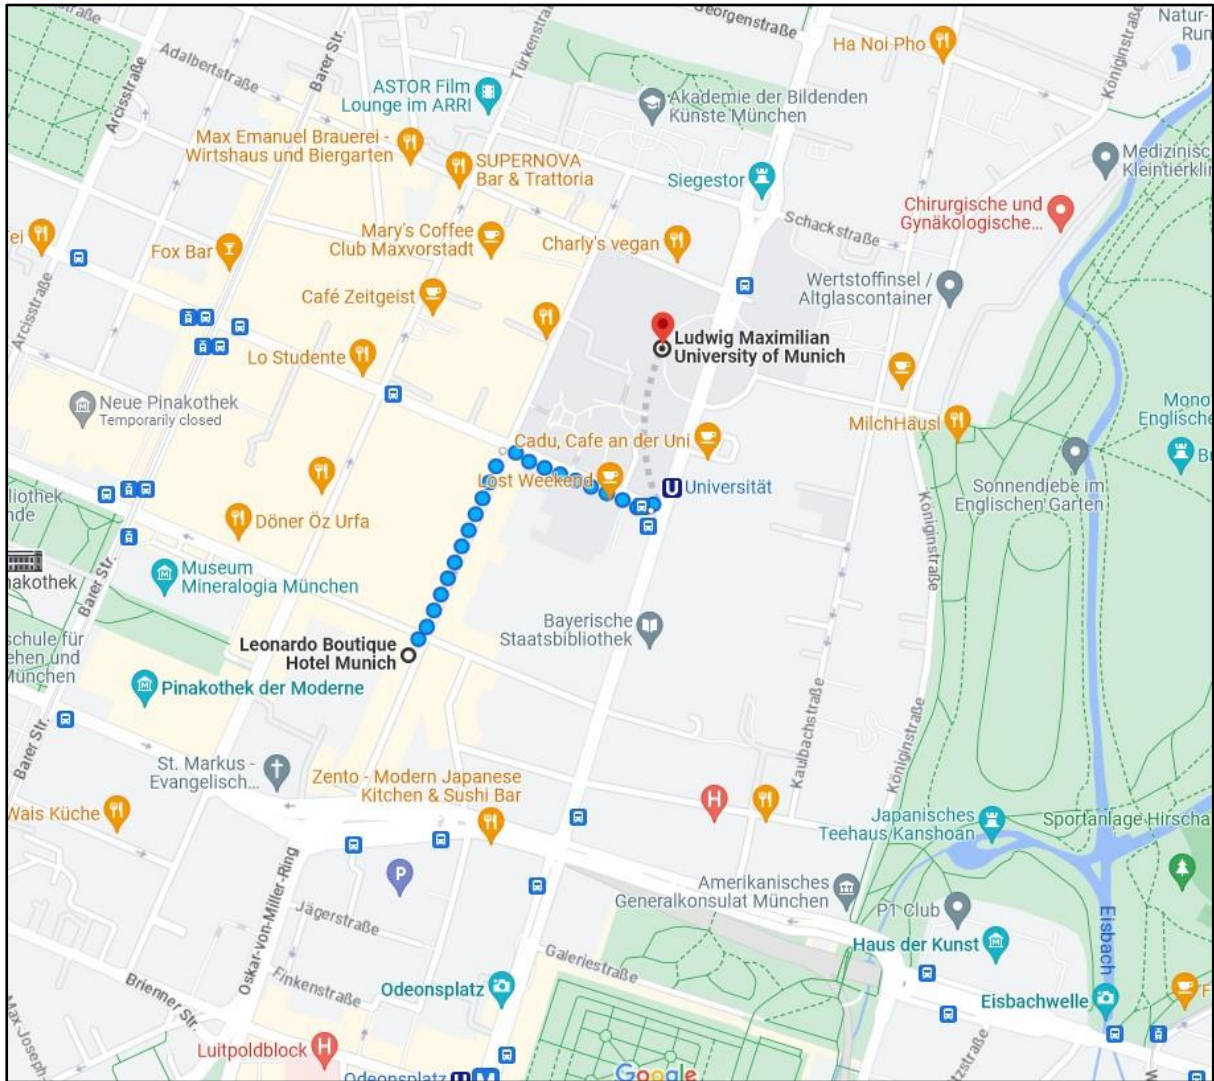

Das Hotel

Address: **Türkenstr. 35 80799 München**

Walking distance to Ludwig Maximilian University: **7 minutes**

Hotel Antares

Address: **Amalienstraße 20 D-80333 München**

Walking distance to Ludwig Maximilian University: **7 minutes**

Leonardo Boutique Hotel Munich

Address: Amalienstr. 25 80333 München

Walking distance to Ludwig Maximilian University: 6 minutes

Hotel Ibis München City

Address: Dachauer Straße 21 80335 München

Walking distance to Ludwig Maximilian University: **28 minutes**

A & O Hostel München Hauptbahnhof

Address: Bayerstraße 75, 80335 München

Walking distance to Ludwig Maximilian University: 35 minutes

A & O Hostel München Hackerbrücke

Address: Arnulfsstraße 102, 80636 München

Walking distance to Ludwig Maximilian University: 46 minutes

Euro Youth Hotel

Address: Senefelderstraße 5, 80336 München

Walking distance to Ludwig Maximilian University: 29 minutes

Wombat's City Hotel

Address: Senefelderstraße 1 80336 München