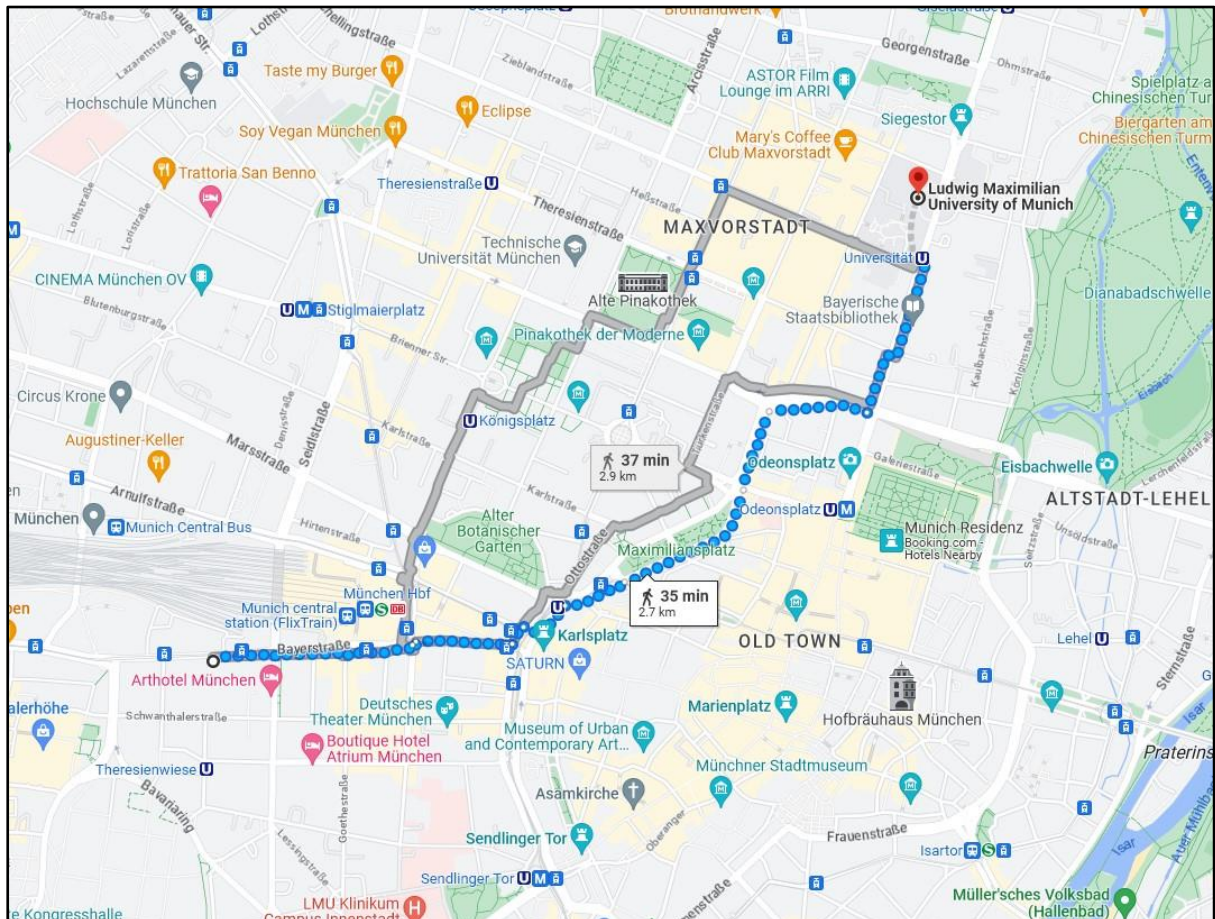

Das Hotel

Address: **Türkenstr. 35 80799 München**

Walking distance to Ludwig Maximilian University: **7 minutes**

Hotel Antares

Address: **Amalienstraße 20 D-80333 München**

Walking distance to Ludwig Maximilian University: **7 minutes**

Leonardo Boutique Hotel Munich

Address: Amalienstr. 25 80333 München

Walking distance to Ludwig Maximilian University: 6 minutes

Hotel Ibis München City

Address: Dachauer Straße 21 80335 München

Walking distance to Ludwig Maximilian University: **28 minutes**

A & O Hostel München Hauptbahnhof

Address: Bayerstraße 75, 80335 München

Walking distance to Ludwig Maximilian University: 35 minutes

A & O Hostel München Hackerbrücke

Address: Arnulfsstraße 102, 80636 München

Walking distance to Ludwig Maximilian University: 46 minutes

Euro Youth Hotel

Address: Senefelderstraße 5, 80336 München

Walking distance to Ludwig Maximilian University: 29 minutes

Wombat's City Hotel

Address: Senefelderstraße 1 80336 München