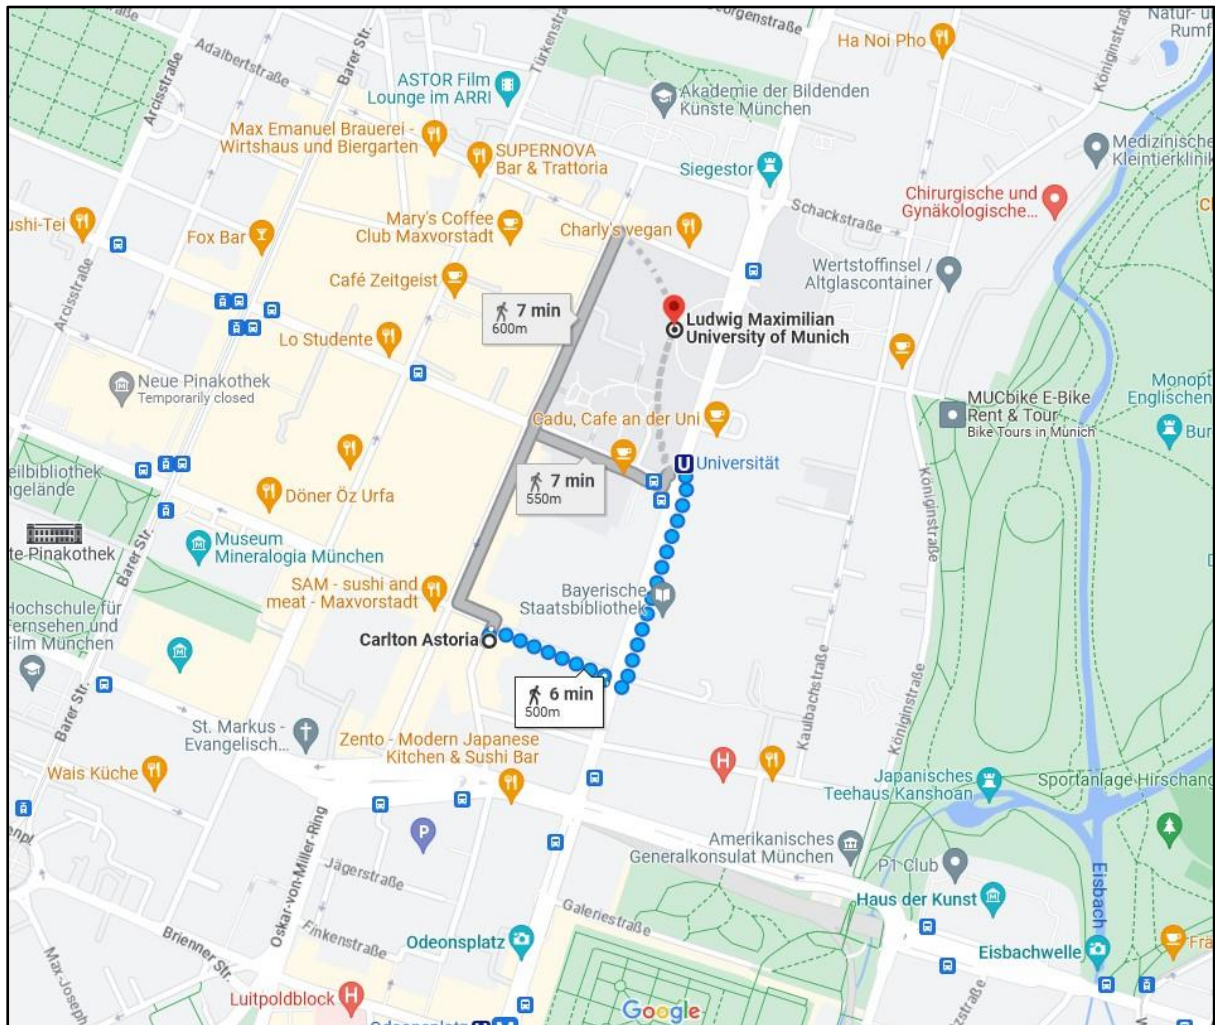

Hotel Leopold

Address: Leopoldstraße 119 80804 München

Walking distance to Ludwig Maximilian University: **23 minutes**

Carlton Astoria Hotel

Address: Fürstenstraße 12 80333 München

Walking distance to Ludwig Maximilian University: 7 minutes

Das Hotel

Address: **Türkenstr. 35 80799 München**

Walking distance to Ludwig Maximilian University: **7 minutes**

Hotel Antares

Address: **Amalienstraße 20 D-80333 München**

Walking distance to Ludwig Maximilian University: **7 minutes**

Leonardo Boutique Hotel Munich

Address: Amalienstr. 25 80333 München

Walking distance to Ludwig Maximilian University: 6 minutes

Hotel Ibis München City

Address: Dachauer Straße 21 80335 München

Walking distance to Ludwig Maximilian University: **28 minutes**

Walking distance to Ludwig Maximilian University: 46 minutes

Euro Youth Hotel

Address: Senefelderstraße 5, 80336 München

Walking distance to Ludwig Maximilian University: 29 minutes

Wombat's City Hotel

Address: Senefelderstraße 1 80336 München