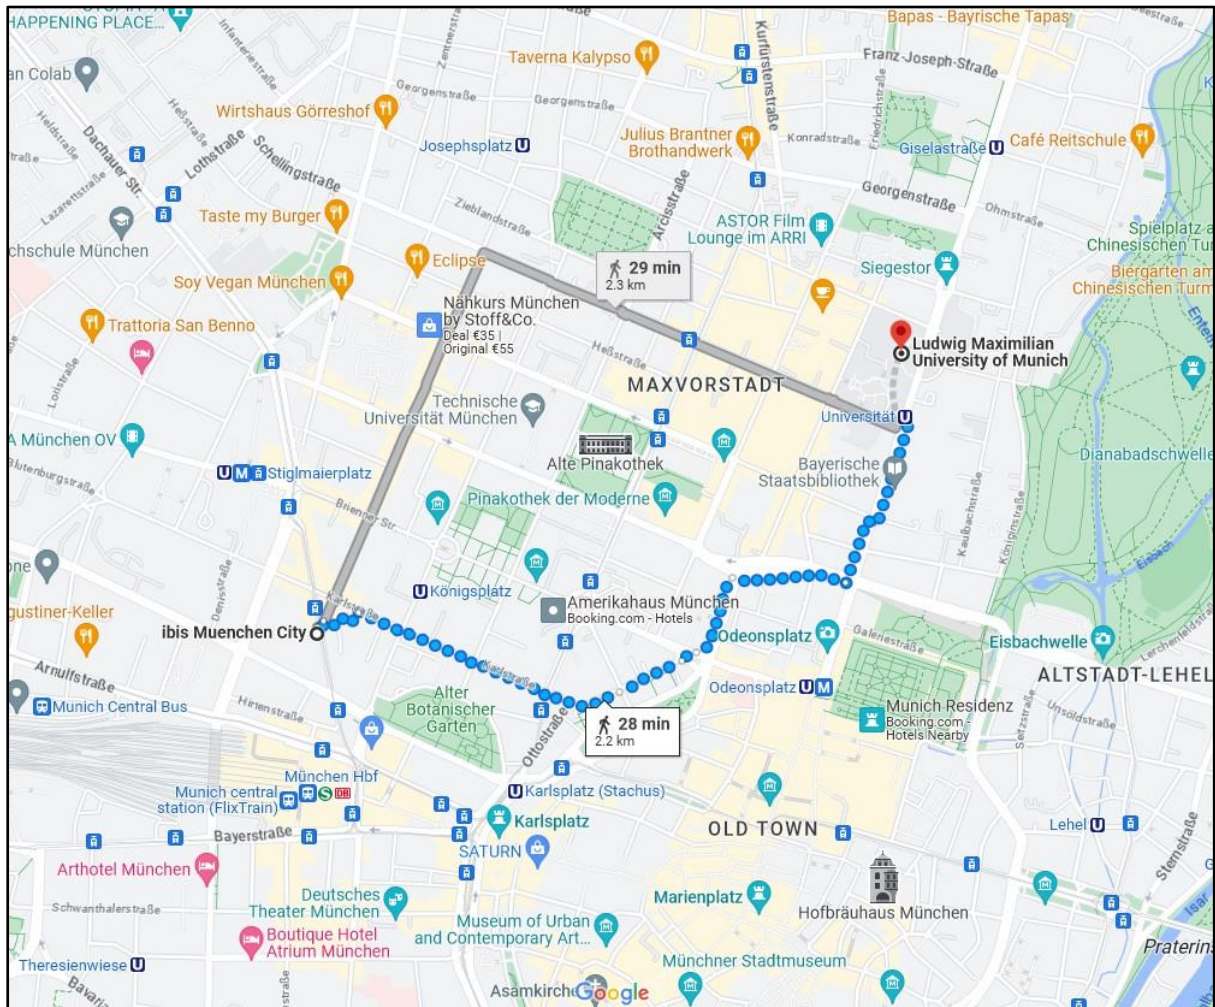

Das Hotel

Address: **Türkenstr. 35 80799 München**

Walking distance to Ludwig Maximilian University: **7 minutes**

Hotel Antares

Address: **Amalienstraße 20 D-80333 München**

Walking distance to Ludwig Maximilian University: **7 minutes**

Leonardo Boutique Hotel Munich

Address: Amalienstr. 25 80333 München

Walking distance to Ludwig Maximilian University: 6 minutes

Hotel Ibis München City

Address: Dachauer Straße 21 80335 München

Walking distance to Ludwig Maximilian University: **28 minutes**

A & O Hostel München Hauptbahnhof

Address: Bayerstraße 75, 80335 München

Walking distance to Ludwig Maximilian University: 35 minutes

A & O Hostel München Hackerbrücke

Address: Arnulfsstraße 102, 80636 München

Walking distance to Ludwig Maximilian University: 46 minutes

Euro Youth Hotel

Address: Senefelderstraße 5, 80336 München

Walking distance to Ludwig Maximilian University: 29 minutes

Wombat's City Hotel

Address: Senefelderstraße 1 80336 München