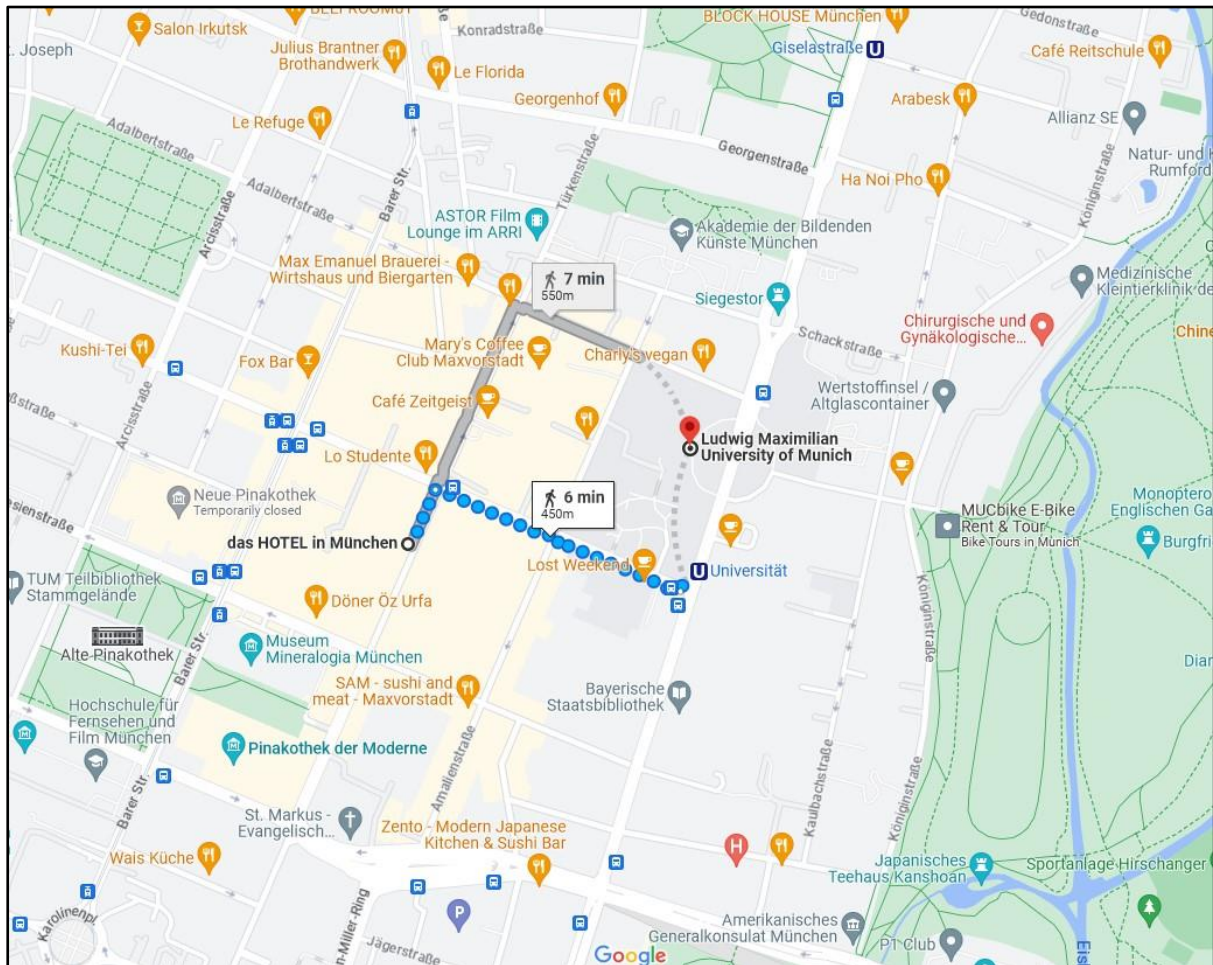

Hotel Leopold

Address: Leopoldstraße 119 80804 München

Walking distance to Ludwig Maximilian University: **23 minutes**

Carlton Astoria Hotel

Address: Fürstenstraße 12 80333 München

Walking distance to Ludwig Maximilian University: 7 minutes

Das Hotel

Address: **Türkenstr. 35 80799 München**

Walking distance to Ludwig Maximilian University: **7 minutes**

Hotel Antares

Address: **Amalienstraße 20 D-80333 München**

Walking distance to Ludwig Maximilian University: **7 minutes**

Leonardo Boutique Hotel Munich

Address: Amalienstr. 25 80333 München

Walking distance to Ludwig Maximilian University: 6 minutes

Hotel Ibis München City

Address: Dachauer Straße 21 80335 München

Walking distance to Ludwig Maximilian University: **28 minutes**

Walking distance to Ludwig Maximilian University: 46 minutes

Euro Youth Hotel

Address: Senefelderstraße 5, 80336 München

Walking distance to Ludwig Maximilian University: 29 minutes

Wombat's City Hotel

Address: Senefelderstraße 1 80336 München